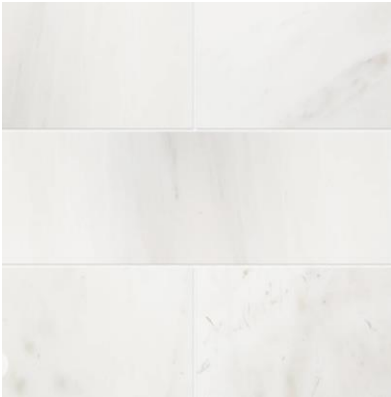

THE *Lloyd*

Option 02

Location: Kitchen Backsplash
Manufacturer: Artistic Tile - Traditions in Tile
Collection: Bianco Dolomiti
Color: A1 Select Dolomite
Dimensions: 4" x 12"
Price: $23.08 SF