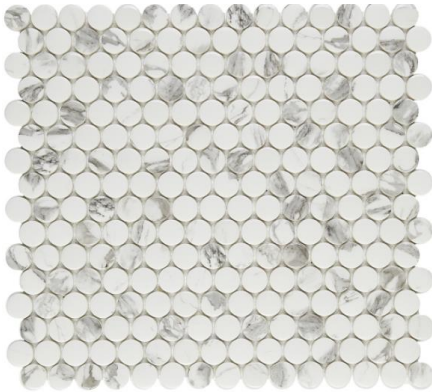

Location: Guest Bathroom - Shower Floor & Niche Accent Tile
Manufacturer: Style Access - Traditions in Tile
Collection: Pennyrounds
Color: Bianco
Price: $9.99 SF