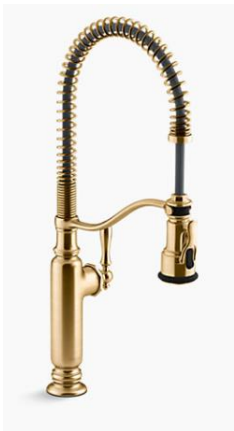

Location: Kitchen Hardware
Manufacturer: Jeffrey Alexander
Collection: Sutton 635-160BG
Color: Brushed Gold
Dimensions: 6 5/16" CTC
Price: \$14.78 each

THE *Lloyd*

Location: Kitchen Pot Filler
Manufacturer: Kohler
Collection: Artifacts K-99270-2MB
Color: Vibrant Brushed Moderne Brass
Dimensions: 12" W x 9 5/8" H
Price: \$1,230.10

Location: Kitchen Sink
Manufacturer: Kohler
Collection: Strive K-5281-NA
Color: Stainless Steel
Dimensions: 32" x 18 5/16" x 9 5/16"
Price: \$1,020.20

Location: Kitchen Faucet
Manufacturer: Kohler
Collection: Tournant K-77515-2MB
Color: Vibrant Brushed Moderne Brass
Dimensions: 10" Reach x 24" H
Price: \$1,138.05